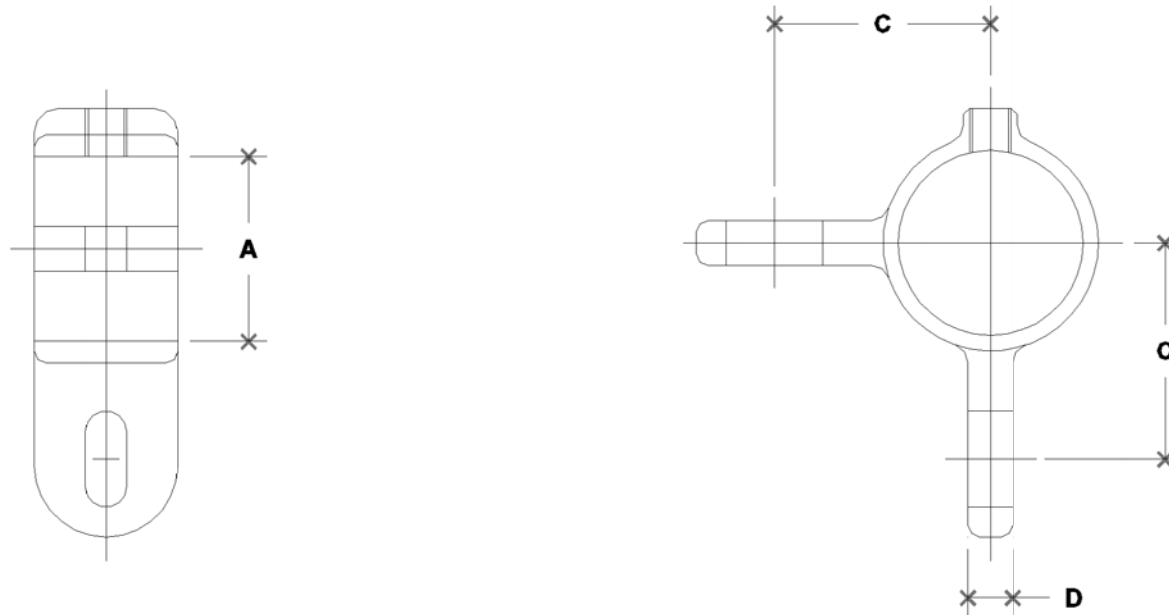

NOTE: DIMENSIONS LOCATED IN BOXES ARE COMMON
SETBACK DIMENSIONS FOR EACH FITTING

#27EMO Double Adjustable Side Outlet Tee Male Body

SCALE: HALF

ENGLISH UNITS (Inches)							
PIPE SIZE	A	B	C	D	E	F	G
1½"	1.93	1.50	2.25	0.47			

METRIC UNITS (mm)							
PIPE SIZE	A	B	C	D	E	F	G
1½"	49	38	57	12			