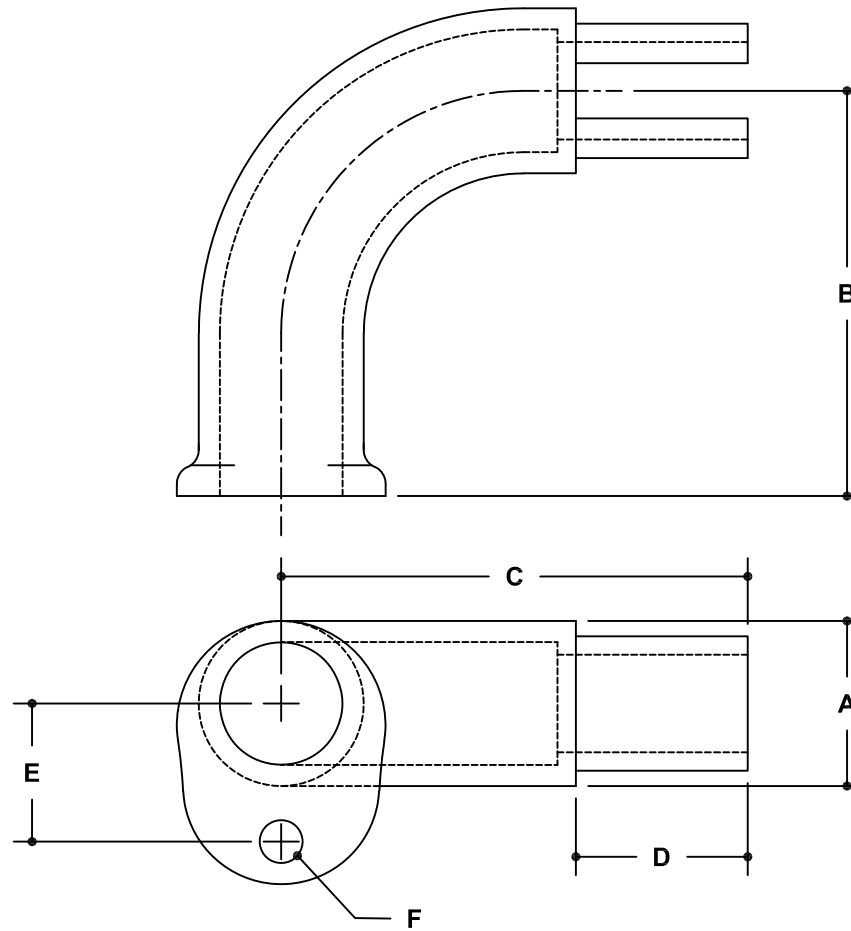

NOTE: DIMENSIONS LOCATED IN BOXES ARE COMMON  
SETBACK DIMENSIONS FOR EACH FITTING

## #84R Handrail Return

SCALE: HALF

| ENGLISH UNITS (Inches) |      |      |      |      |      |       |   |
|------------------------|------|------|------|------|------|-------|---|
| PIPE SIZE              | A    | B    | C    | D    | E    | F     | G |
| 1¼" (7)                | 1.68 | 4.13 | 4.75 | 1.75 | 1.41 | ø7/16 |   |

| METRIC UNITS (mm) |    |     |     |    |    |     |   |
|-------------------|----|-----|-----|----|----|-----|---|
| PIPE SIZE         | A  | B   | C   | D  | E  | F   | G |
| 1¼" (7)           | 43 | 105 | 121 | 45 | 36 | ø11 |   |