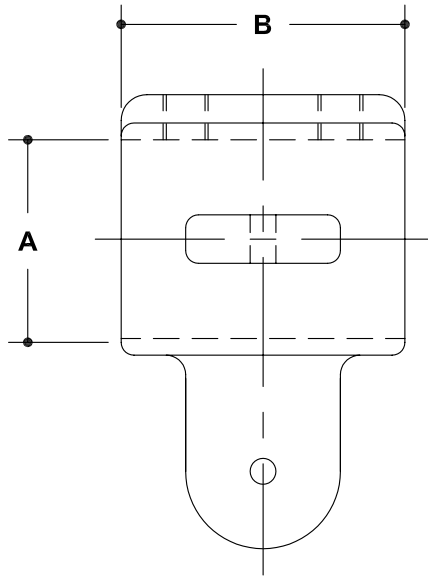

NOTE: DIMENSIONS LOCATED IN BOXES ARE COMMON
SETBACK DIMENSIONS FOR EACH FITTING

#27M Double Adjustable Side Outlet Elbow or Tee Male Body

SCALE: HALF

ENGLISH UNITS (Inches)							
PIPE SIZE	A	B	C	D	E	F	G
1½"	1.93	3.38	2.25	0.47			
1¼"	1.68	2.75	1.94	0.47			
1"	1.34	2.38	1.63	0.47			
¾"	1.07	2.00	1.31	0.47			

METRIC UNITS (mm)							
PIPE SIZE	A	B	C	D	E	F	G
1½"	49	86	57	12			
1¼"	43	70	49	12			
1"	34	60	41	12			
¾"	27	51	33	12			