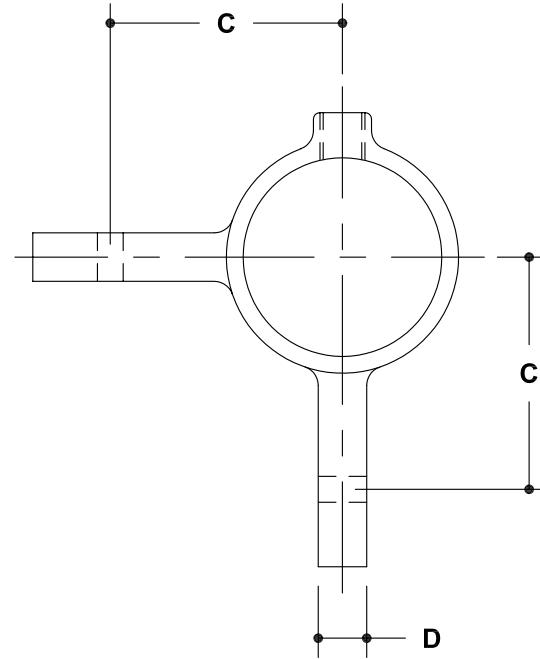

NOTE: DIMENSIONS LOCATED IN BOXES ARE COMMON
SETBACK DIMENSIONS FOR EACH FITTING

#27M Double Adjustable Side Outlet Elbow or Tee Male Body

SCALE: HALF

ENGLISH UNITS (Inches)							
PIPE SIZE	A	B	C	D	E	F	G
1½"	1.93	3.38	2.25	0.47			
1¼"	1.68	2.75	1.94	0.47			
1"	1.34	2.38	1.63	0.47			
¾"	1.07	2.00	1.31	0.47			

METRIC UNITS (mm)							
PIPE SIZE	A	B	C	D	E	F	G
1½"	49	86	57	12			
1¼"	43	70	49	12			
1"	34	60	41	12			
¾"	27	51	33	12			